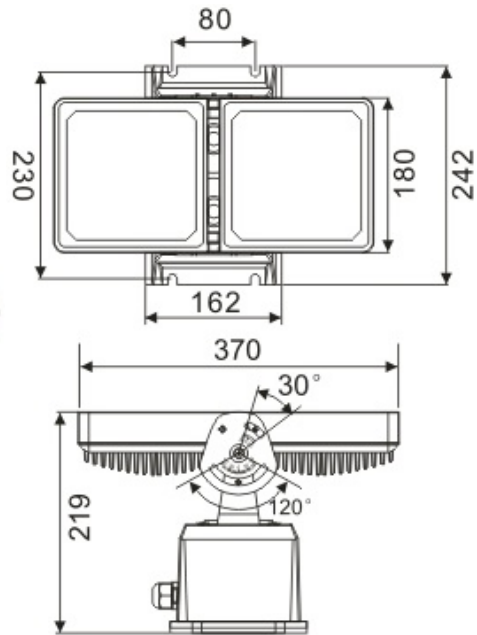

# LED Wall Wash Lighting – LR-WW0129

Model No.	LR-WW0129
LED Type	CREE XP
LED Q'TY.	50
Beam Angle	15°/30°/45°
Minimum luminous flux(lm)	4500
Voltage	120-240V
LED Watt	50W
Environmental Temperature	- 20°C-60°C
Environmental Humidity	0%-95%
Safety Class	I
Safety Type	IP65
Material	Aluminium
Driver	Included